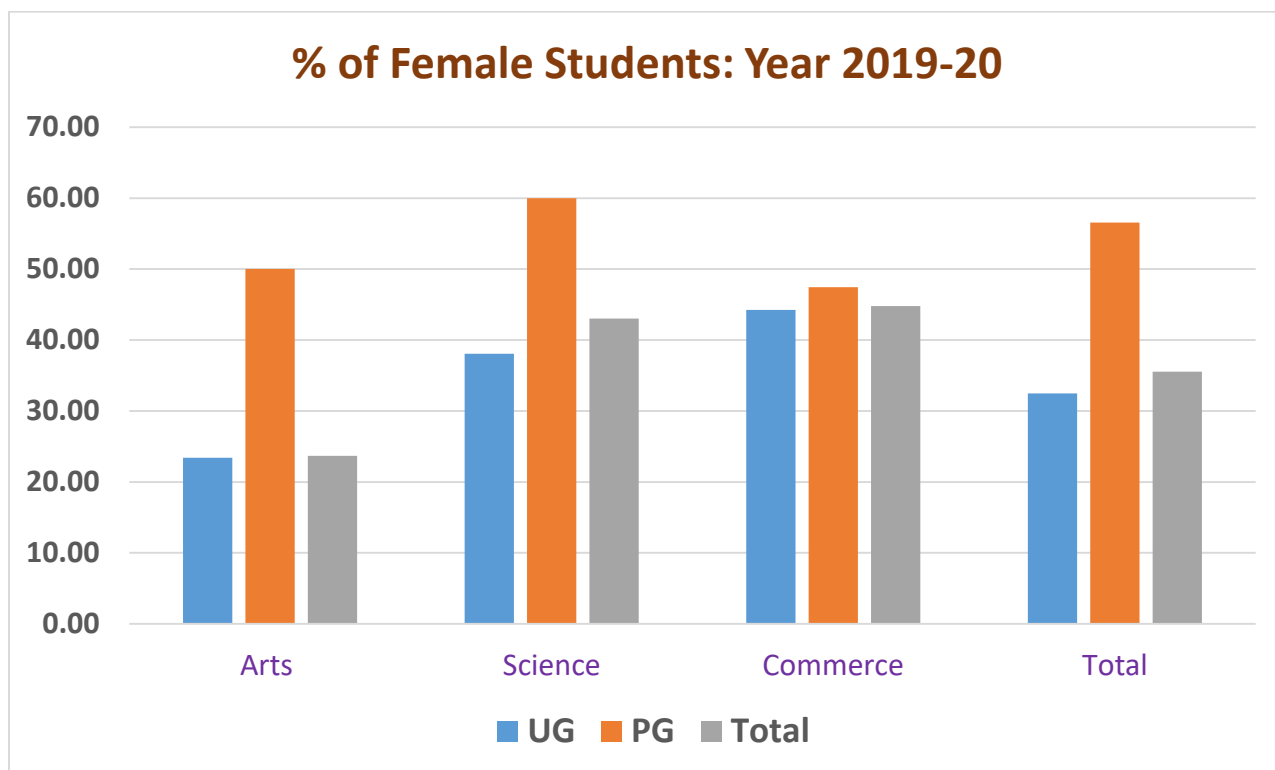

Gender Audit: Year 2019-20

Gender Analysis of Students of Year 2019-20

Level	UG			PG			Total			% of Female Students		
	Male	Female	Total	Male	Female	Total	Male	Female	Total	UG	PG	Total
Arts	576	176	752	4	4	8	580	180	760	23.40	50.00	23.68
Science	358	220	578	68	102	170	426	322	748	38.06	60.00	43.05
Commerce	170	135	305	31	28	59	201	163	364	44.26	47.46	44.78
Total	1104	531	1635	103	134	237	1207	665	1872	32.48	56.54	35.52

Stream-wise Gender Analysis of Students of Year 2019-20

Important Points:

- The average strength of female students is about 35.52% during year 2019-20. The less strength of female students is due to nearby Girls College.
- The % of female students in PG level (56.54.09%) is significantly higher than UG level (32.48%), which shows higher interest of female students in higher education rather than male students.
- The strength of female students in Commerce is highest i.e. 44.78%, in science is 43.05% while in Arts it is low i.e.23.68%.