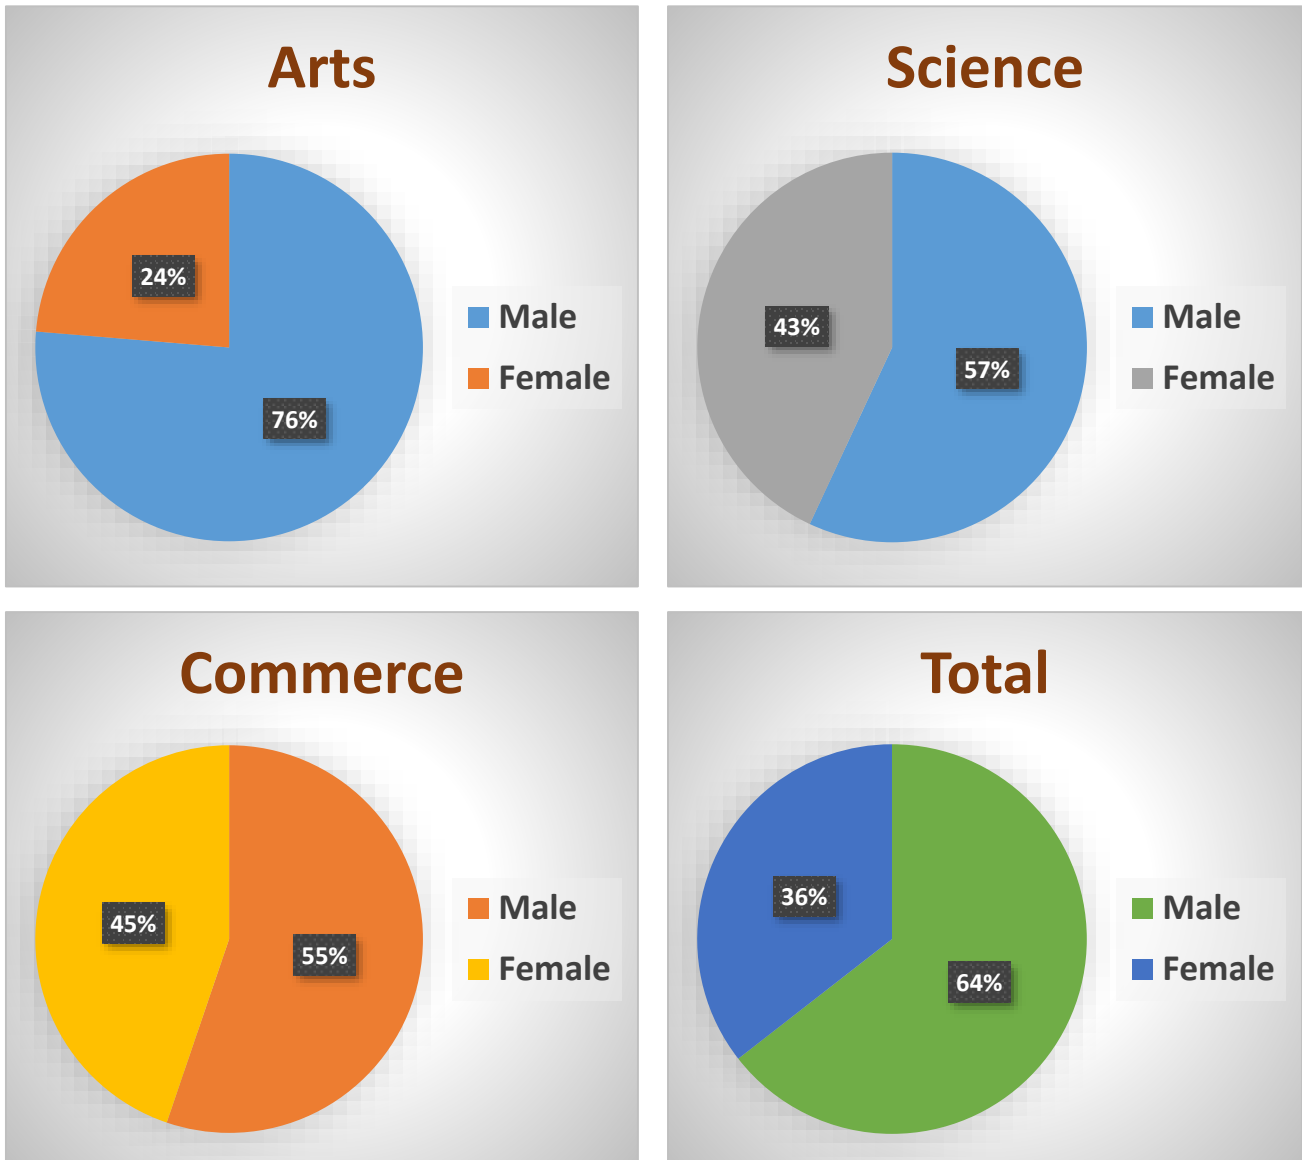

Gender Audit: Year 2019-20

Gender Analysis of Students of Year 2019-20

Level	UG			PG			Total			% of Female Students		
	Male	Female	Total	Male	Female	Total	Male	Female	Total	UG	PG	Total
Arts	576	176	752	4	4	8	580	180	760	23.40	50.00	23.68
Science	358	220	578	68	102	170	426	322	748	38.06	60.00	43.05
Commerce	170	135	305	31	28	59	201	163	364	44.26	47.46	44.78
Total	1104	531	1635	103	134	237	1207	665	1872	32.48	56.54	35.52

Stream-wise Gender Analysis of Students of Year 2019-20

Important Points:

- The average strength of female students is about 35.52% during year 2019-20. The less strength of female students is due to nearby Girls College.
- The % of female students in PG level (56.54.09%) is significantly higher than UG level (32.48%), which shows higher interest of female students in higher education rather than male students.
- The strength of female students in Commerce is highest i.e. 44.78%, in science is 43.05% while in Arts it is low i.e.23.68%.