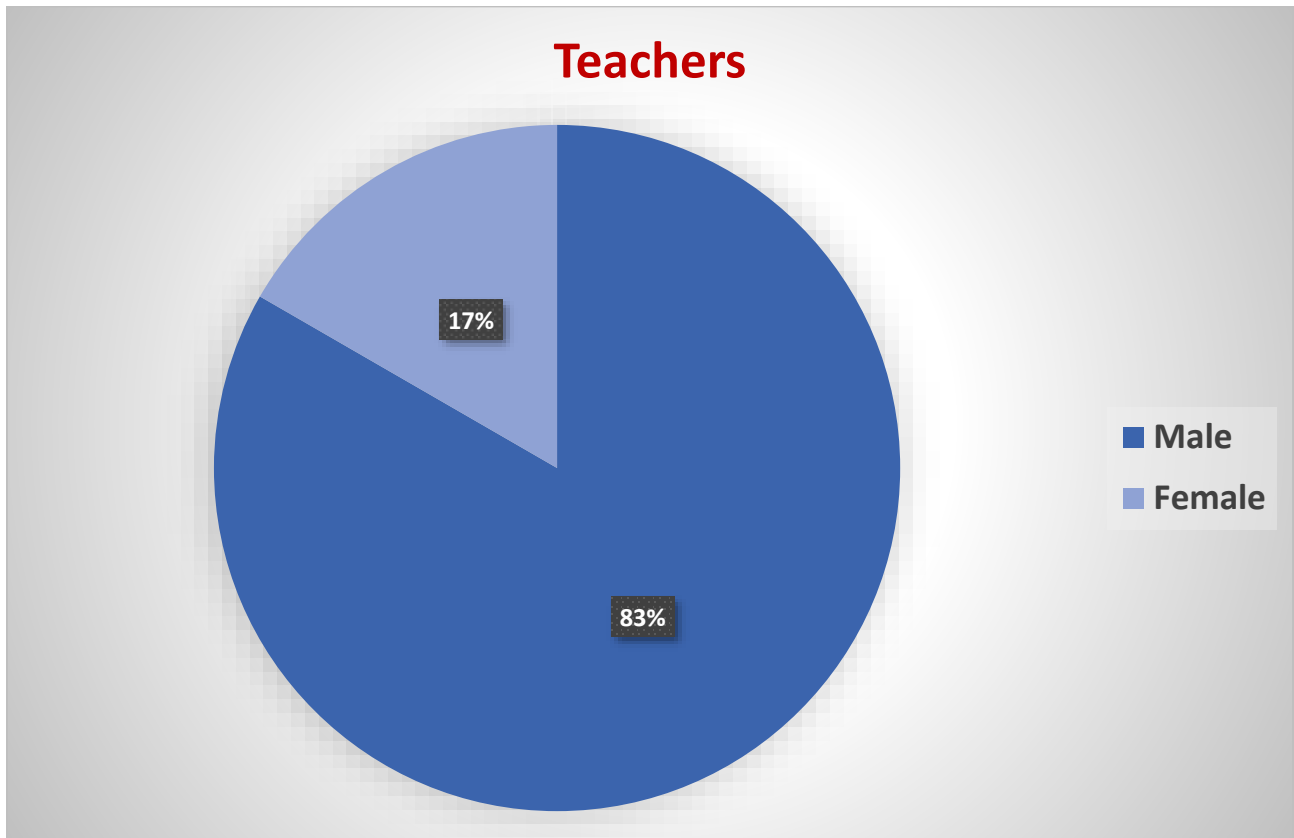

Gender Analysis of Teachers of Year 2019-20

Staff	Male	Female	Total
Teachers	30	6	36

Principal
Shri U.P. Arts, Smt. M.G. Panchal Science &
Shri J. Bhat Commerce College, Pilvai.