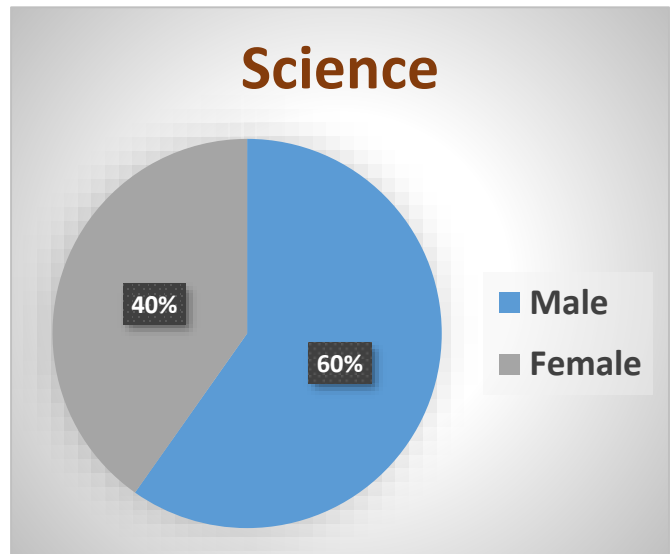

Stream-wise Gender Analysis of Students of Year 2021-22

Important Points:

- The average strength of female students is about 32.91% during year 2021-22. The less strength of female students is due to nearby Girls College.
- The % of female students in PG level (43.93%) is significantly higher than UG level (29.93%), which shows higher interest of female students in higher education rather than male students.
- The strength of female students in Commerce is highest i.e. 44.25%, in science is 40.23% while in Arts it is low i.e.23.22%.