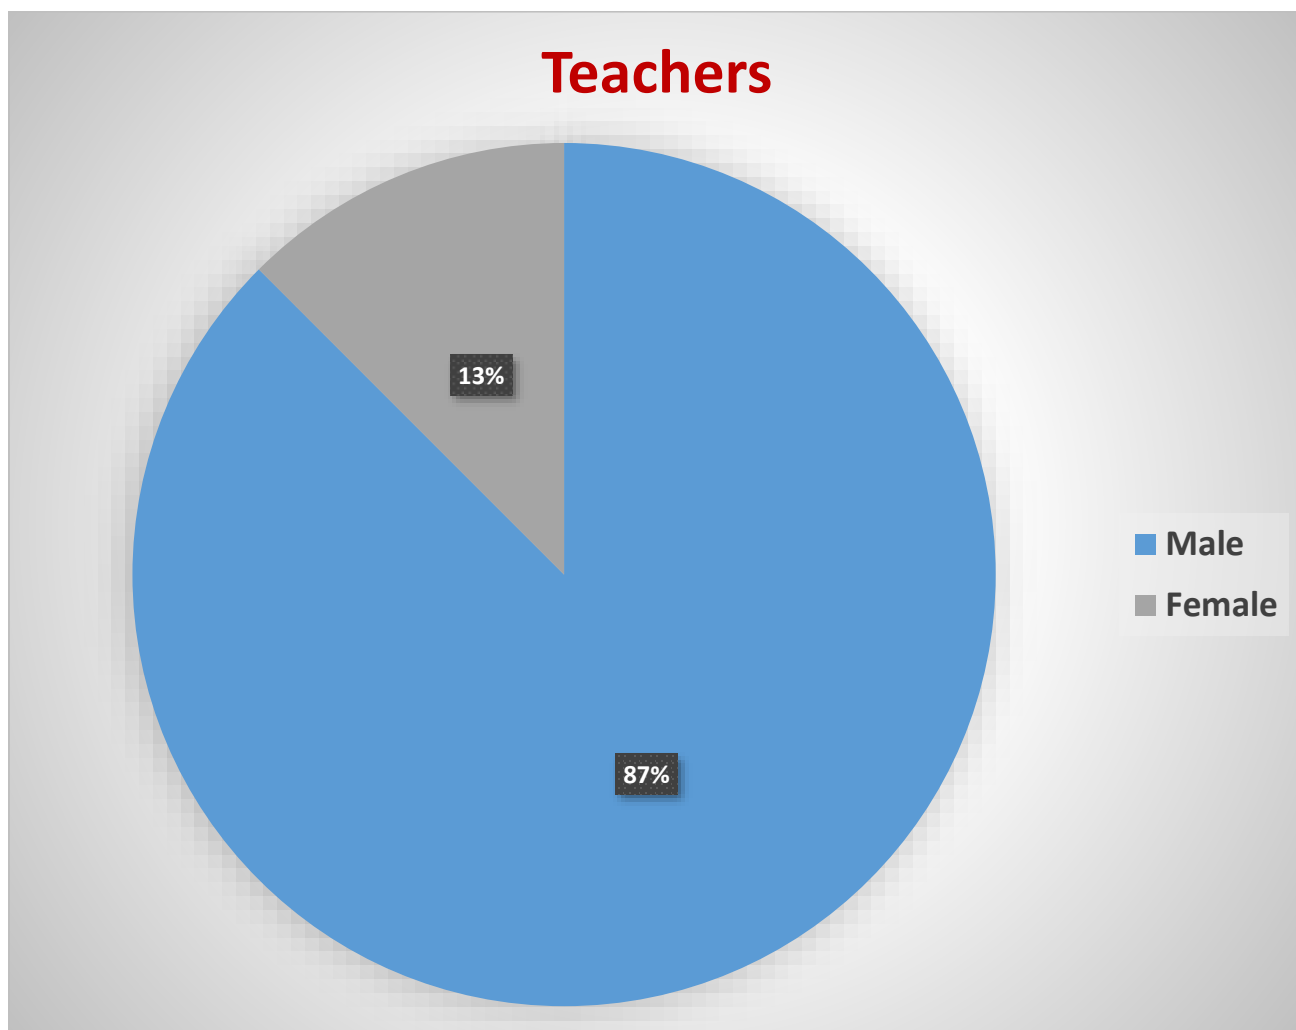

Gender Analysis of Teachers of Year 2021-22

Staff	Male	Female	Total
Teachers	28	4	32

Principal
Shri U.P. Arts, Smt. M.G. Panchal Science &
Shri U.P. Govt. Engineering College, Pilvai.