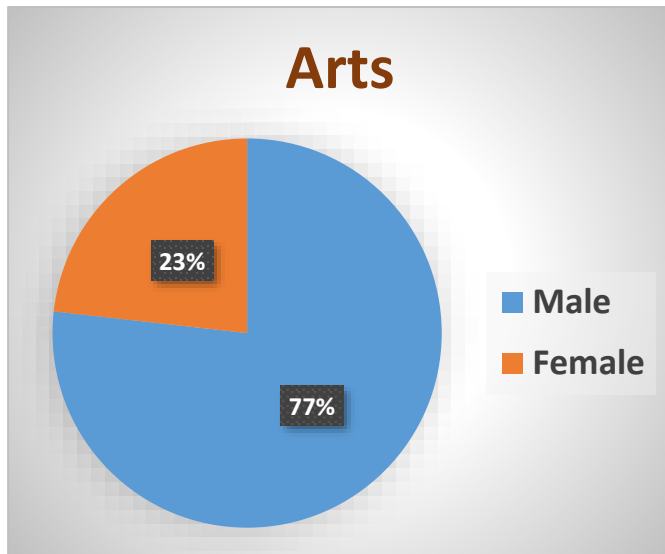

Gender Audit: Year 2021-22

Gender Analysis of Students of Year 2021-22

Level	UG			PG			Total			% of Female Students		
	Male	Female	Total	Male	Female	Total	Male	Female	Total	UG	PG	Total
Arts	754	223	977	23	12	35	777	235	1012	22.82	34.29	23.22
Science	239	157	396	183	127	310	422	284	706	39.65	40.97	40.23
Commerce	180	121	301	48	60	108	228	181	409	40.20	55.56	44.25
Total	1173	501	1674	254	199	453	1427	700	2127	29.93	43.93	32.91

Stream-wise Gender Analysis of Students of Year 2021-22

Important Points:

- The average strength of female students is about 32.91% during year 2021-22. The less strength of female students is due to nearby Girls College.
- The % of female students in PG level (43.93%) is significantly higher than UG level (29.93%), which shows higher interest of female students in higher education rather than male students.
- The strength of female students in Commerce is highest i.e. 44.25%, in science is 40.23% while in Arts it is low i.e.23.22%.