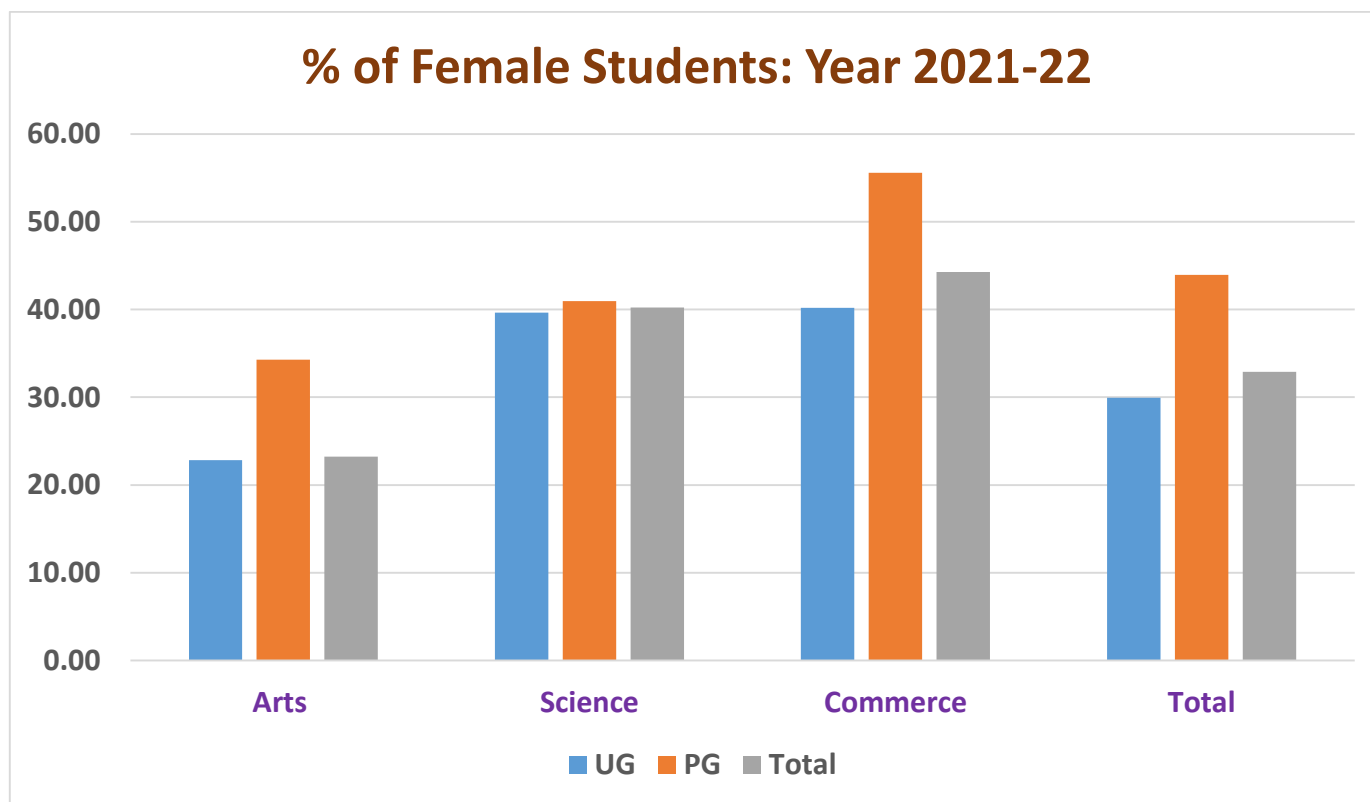

Gender Audit: Year 2021-22

Gender Analysis of Students of Year 2021-22

Level	UG			PG			Total			% of Female Students		
	Male	Female	Total	Male	Female	Total	Male	Female	Total	UG	PG	Total
Arts	754	223	977	23	12	35	777	235	1012	22.82	34.29	23.22
Science	239	157	396	183	127	310	422	284	706	39.65	40.97	40.23
Commerce	180	121	301	48	60	108	228	181	409	40.20	55.56	44.25
Total	1173	501	1674	254	199	453	1427	700	2127	29.93	43.93	32.91

Stream-wise Gender Analysis of Students of Year 2021-22

Important Points:

- The average strength of female students is about 32.91% during year 2021-22. The less strength of female students is due to nearby Girls College.
- The % of female students in PG level (43.93%) is significantly higher than UG level (29.93%), which shows higher interest of female students in higher education rather than male students.
- The strength of female students in Commerce is highest i.e. 44.25%, in science is 40.23% while in Arts it is low i.e.23.22%.