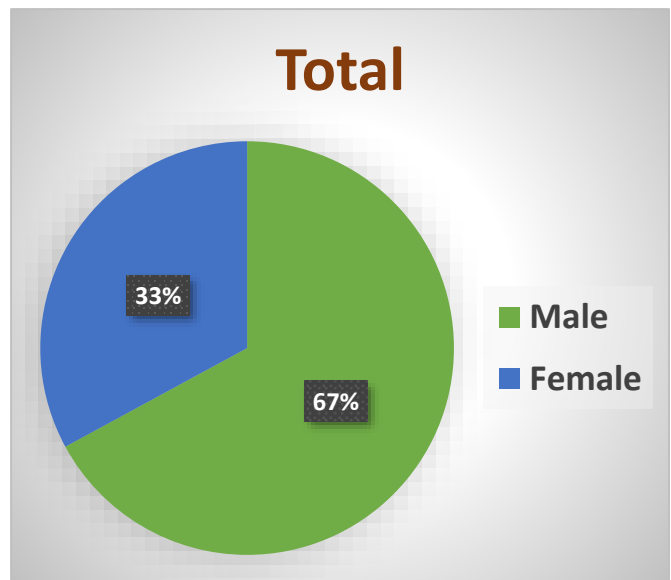

Gender Audit: Year 2021-22

Gender Analysis of Students of Year 2021-22

Level	UG			PG			Total			% of Female Students		
	Male	Female	Total	Male	Female	Total	Male	Female	Total	UG	PG	Total
Arts	754	223	977	23	12	35	777	235	1012	22.82	34.29	23.22
Science	239	157	396	183	127	310	422	284	706	39.65	40.97	40.23
Commerce	180	121	301	48	60	108	228	181	409	40.20	55.56	44.25
Total	1173	501	1674	254	199	453	1427	700	2127	29.93	43.93	32.91

Stream-wise Gender Analysis of Students of Year 2021-22

Important Points:

- The average strength of female students is about 32.91% during year 2021-22. The less strength of female students is due to nearby Girls College.
- The % of female students in PG level (43.93%) is significantly higher than UG level (29.93%), which shows higher interest of female students in higher education rather than male students.
- The strength of female students in Commerce is highest i.e. 44.25%, in science is 40.23% while in Arts it is low i.e.23.22%.