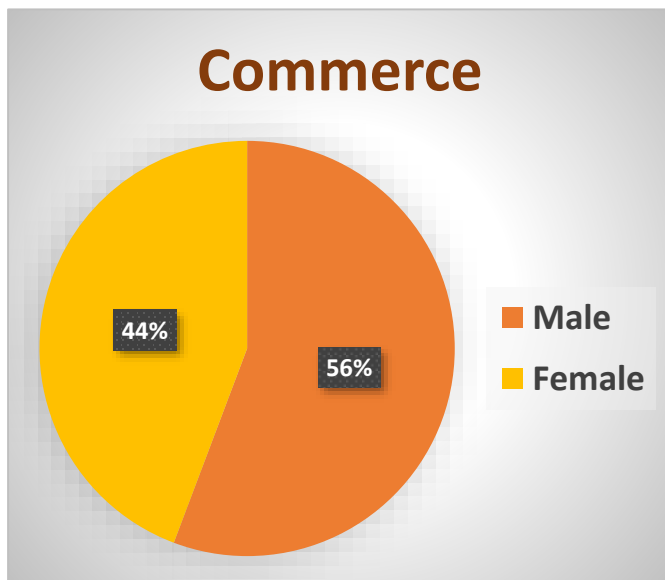

Stream-wise Gender Analysis of Students of Year 2021-22

Important Points:

- The average strength of female students is about 32.91% during year 2021-22. The less strength of female students is due to nearby Girls College.
- The % of female students in PG level (43.93%) is significantly higher than UG level (29.93%), which shows higher interest of female students in higher education rather than male students.
- The strength of female students in Commerce is highest i.e. 44.25%, in science is 40.23% while in Arts it is low i.e.23.22%.