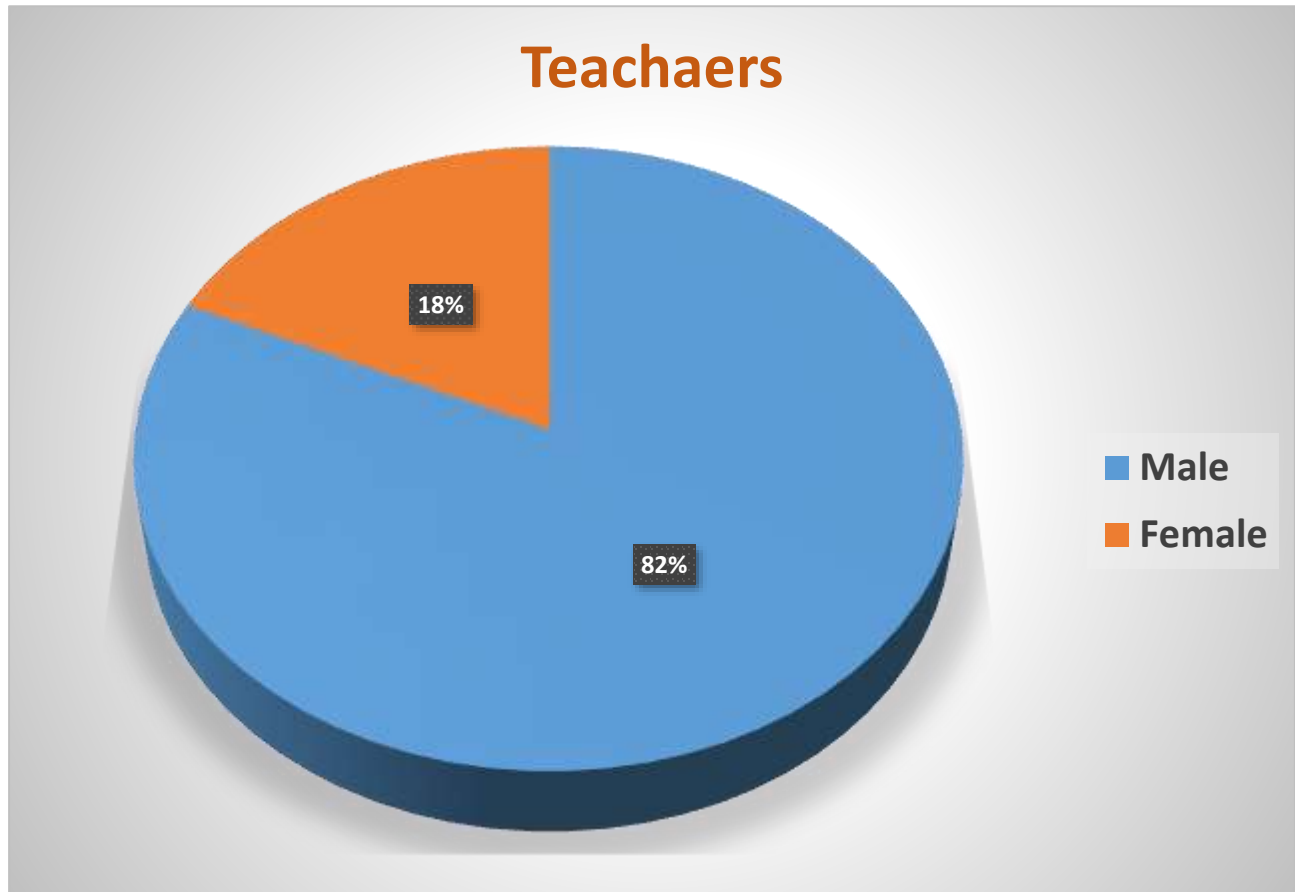

Gender Analysis of Teachers of Year 2022-23

Principal
Shri U.P. Arts, Smt. M.G. Parthasarthy &
Smt. P.L. Shastri College, Pitha.