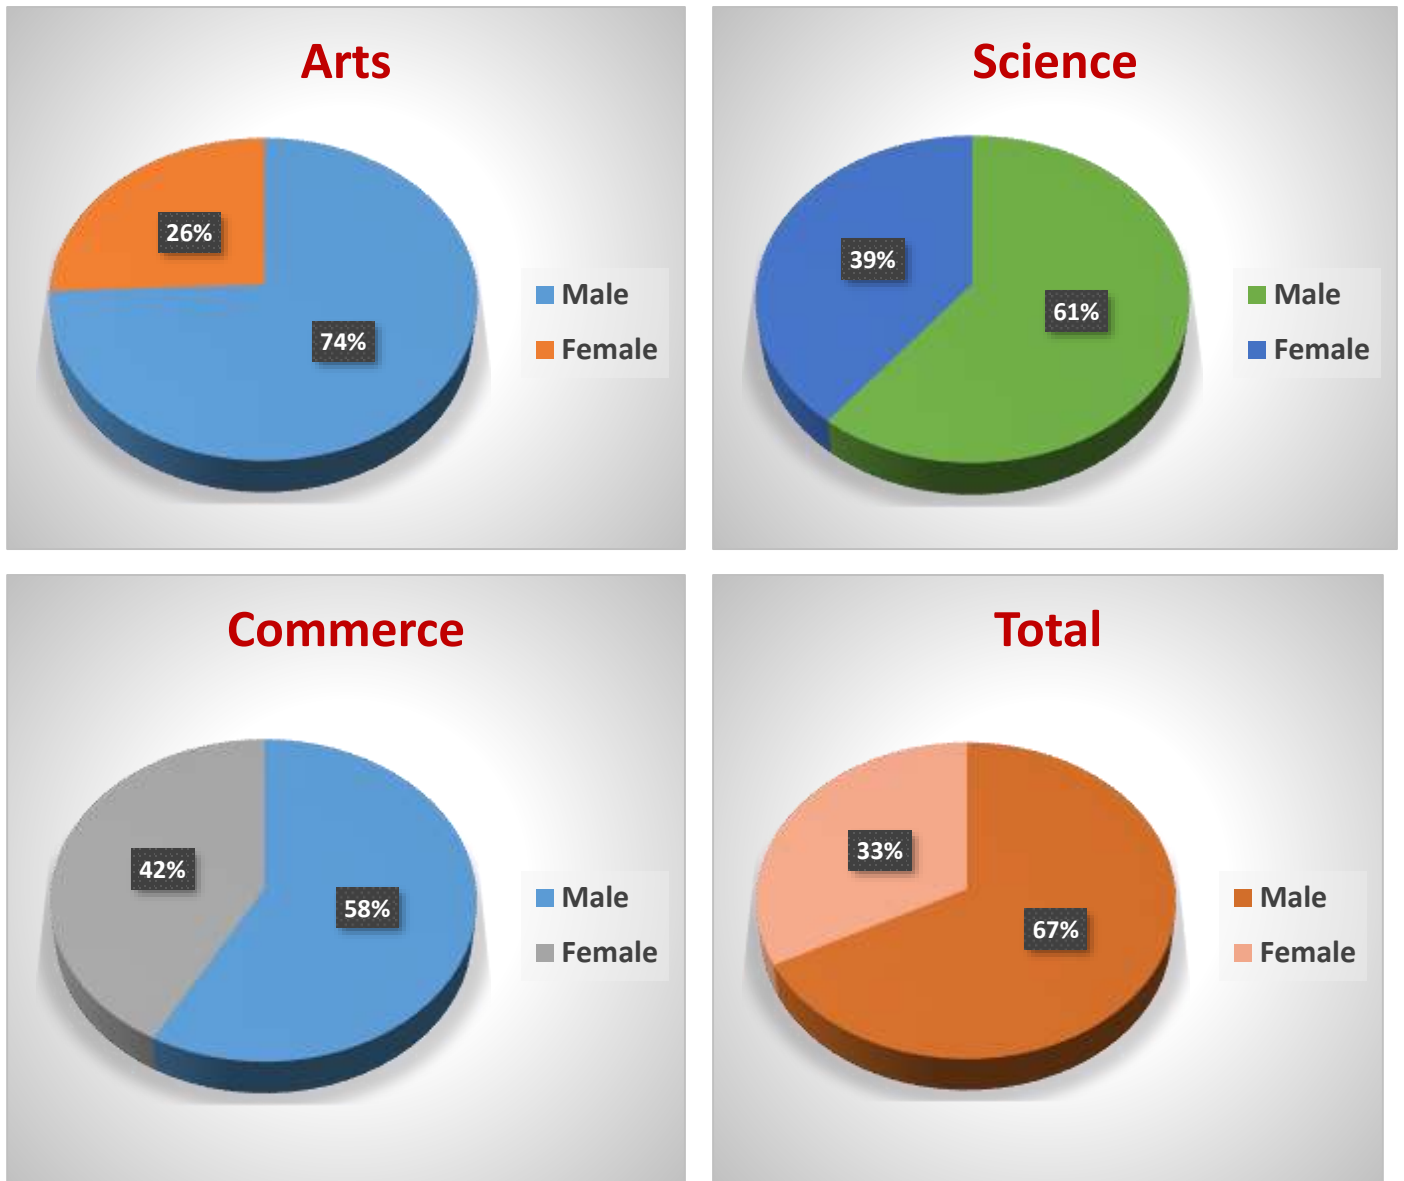

Gender Audit: Year 2022-23

Gender Analysis of Students of Year 2022-23

Level	UG			PG			Total			% of Female Students		
	Male	Female	Total	Male	Female	Total	Male	Female	Total	UG	PG	Total
Arts	769	254	1023	39	25	64	808	279	1087	24.83	39.06	25.67
Science	226	132	358	183	133	316	409	265	674	36.87	42.09	39.32
Commerce	163	98	261	38	47	85	201	145	346	37.55	55.29	41.91
Total	1158	484	1642	260	205	465	1418	689	2107	29.48	44.09	32.70

% of Female Students: Year 2022-23

Stream-wise Gender Analysis of Students of Year 2022-23

Important Points:

- The average strength of female students is about 33% during year 2022-23. The less strength of female students is due to nearby Girls College.
- The % of female students in PG level (44.09%) is significantly higher than UG level (29.48%), which shows higher interest of female students in higher education rather than male students.
- The strength of female students in Commerce is highest i.e. 41.91%, in science is 39.32% while in Arts it is low i.e.25.67%.