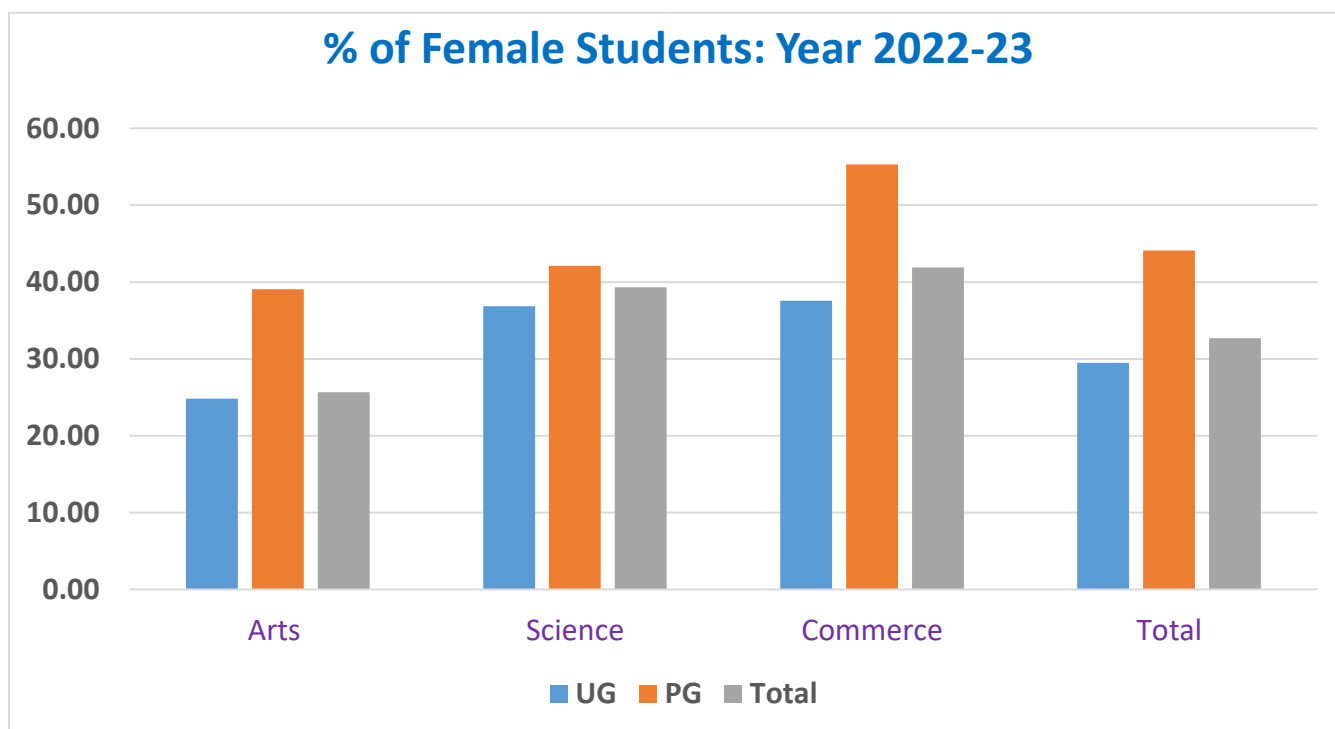

Gender Audit: Year 2022-23

Gender Analysis of Students of Year 2022-23

Level	UG			PG			Total			% of Female Students		
	Male	Female	Total	Male	Female	Total	Male	Female	Total	UG	PG	Total
Arts	769	254	1023	39	25	64	808	279	1087	24.83	39.06	25.67
Science	226	132	358	183	133	316	409	265	674	36.87	42.09	39.32
Commerce	163	98	261	38	47	85	201	145	346	37.55	55.29	41.91
Total	1158	484	1642	260	205	465	1418	689	2107	29.48	44.09	32.70

% of Female Students: Year 2022-23

Stream-wise Gender Analysis of Students of Year 2022-23

Important Points:

- The average strength of female students is about 33% during year 2022-23. The less strength of female students is due to nearby Girls College.
- The % of female students in PG level (44.09%) is significantly higher than UG level (29.48%), which shows higher interest of female students in higher education rather than male students.
- The strength of female students in Commerce is highest i.e. 41.91%, in science is 39.32% while in Arts it is low i.e.25.67%.