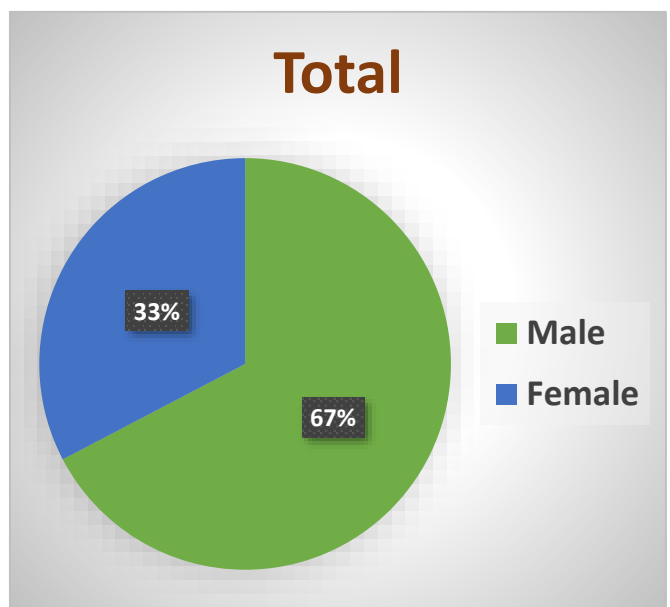

Stream-wise Gender Analysis of Students of Year 2023-24

Important Points:

- The average strength of female students is about 32.67% during year 2023-23. The less strength of female students is due to nearby Girls College.
- The % of female students in PG level (46.41%) is significantly higher than UG level (29.36%), which shows higher interest of female students in higher education rather than male students.
- The strength of female students in Science is highest i.e. 40.00%, in Commerce is 38.68% while in Arts it is low i.e.26.77%.