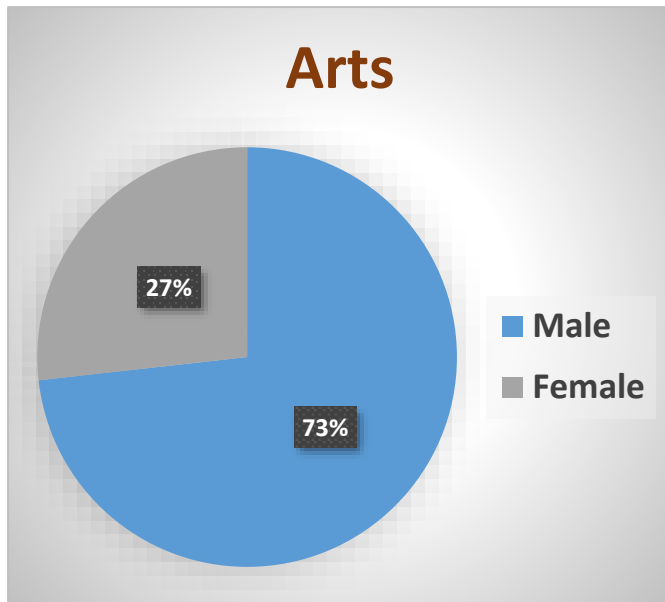

Stream-wise Gender Analysis of Students of Year 2023-24

Important Points:

- The average strength of female students is about 32.67% during year 2023-23. The less strength of female students is due to nearby Girls College.
- The % of female students in PG level (46.41%) is significantly higher than UG level (29.36%), which shows higher interest of female students in higher education rather than male students.
- The strength of female students in Science is highest i.e. 40.00%, in Commerce is 38.68% while in Arts it is low i.e.26.77%.