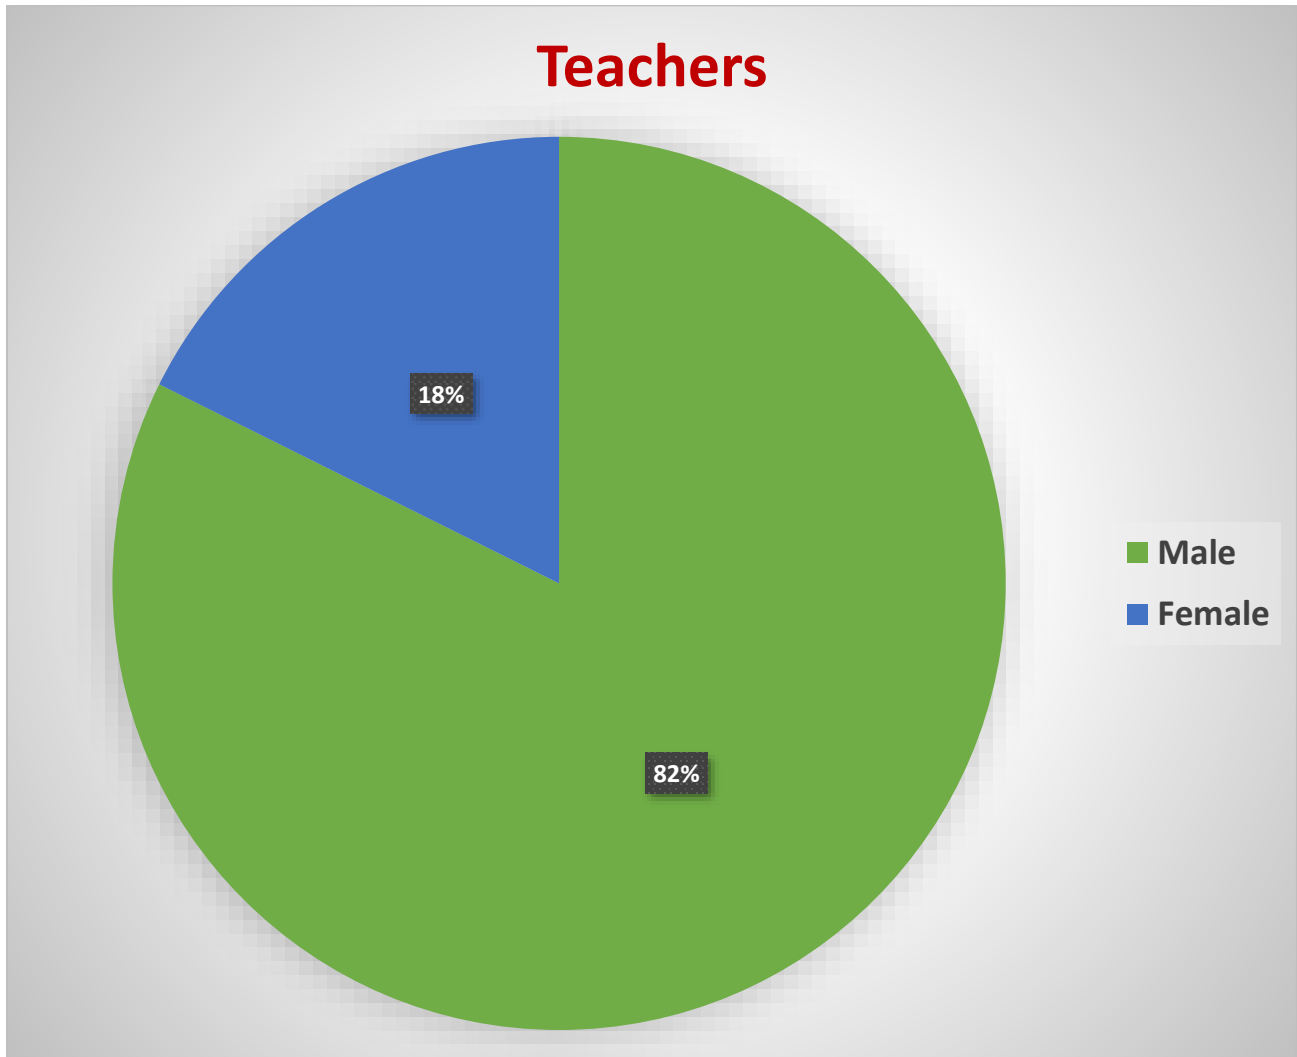

Gender Analysis of Teachers of Year 2023-24

Staff	Male	Female	Total
Teachers	28	6	34

Principal
Shri U.P. Arts, Smt. M.G. Panchal Science &
Shri D. Shri Commerce College Pilvai.