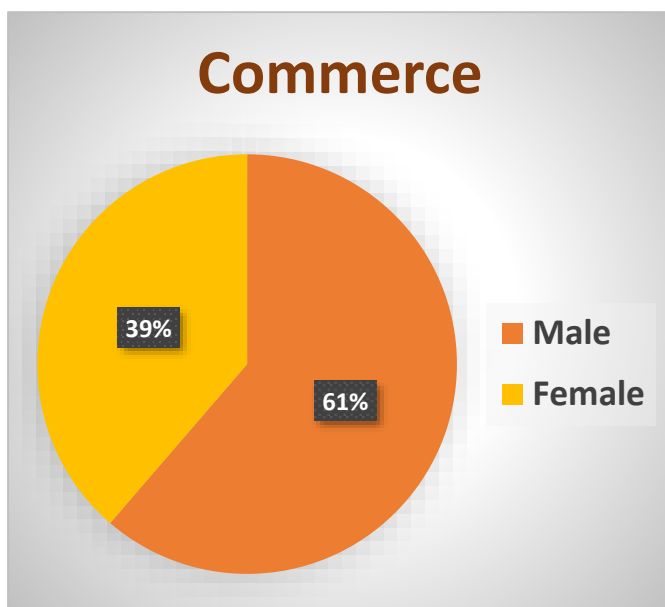

Stream-wise Gender Analysis of Students of Year 2023-24

Important Points:

- The average strength of female students is about 32.67% during year 2023-23. The less strength of female students is due to nearby Girls College.
- The % of female students in PG level (46.41%) is significantly higher than UG level (29.36%), which shows higher interest of female students in higher education rather than male students.
- The strength of female students in Science is highest i.e. 40.00%, in Commerce is 38.68% while in Arts it is low i.e.26.77%.