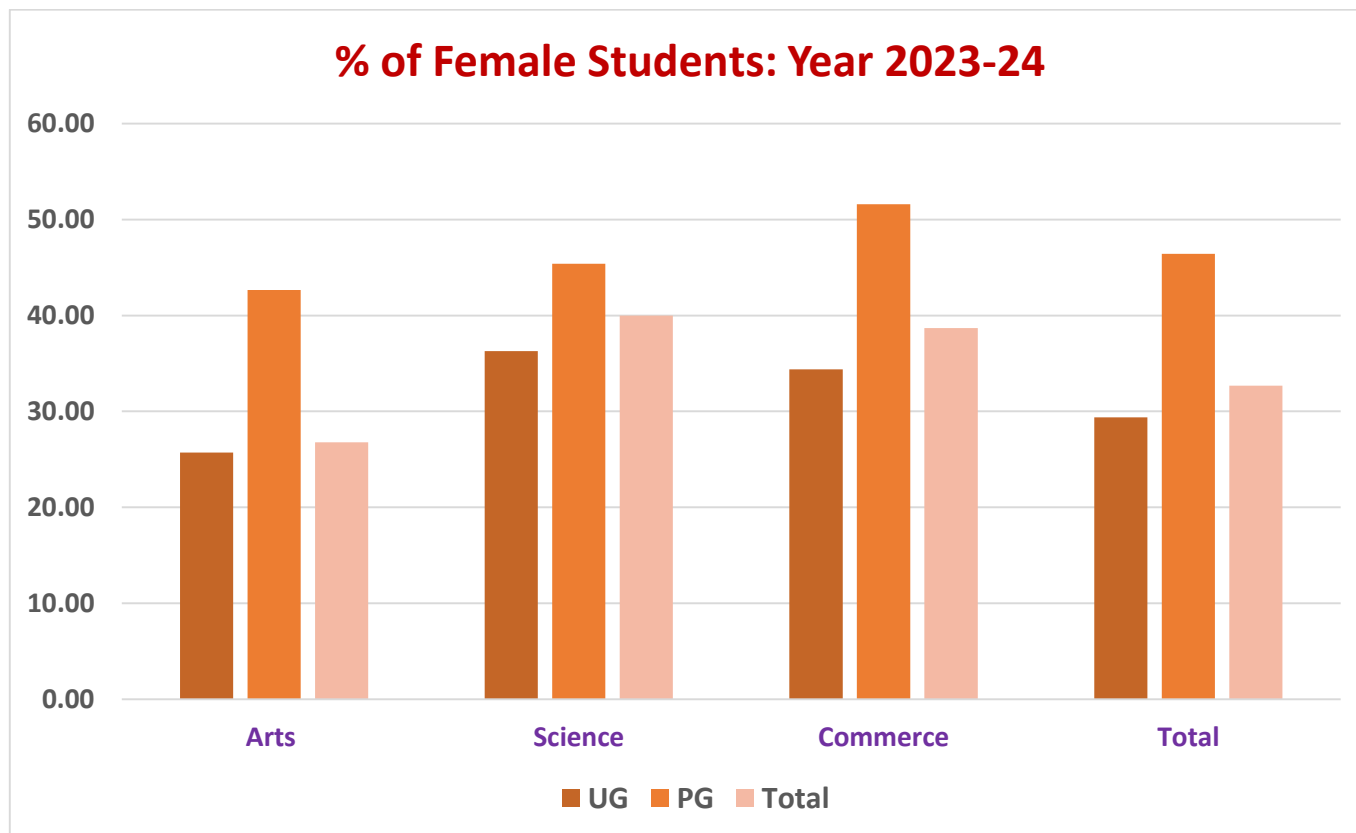

### Gender Analysis of Students of Year 2023-24

Level	UG			PG			Total			% of Female Students		
	Male	Female	Total	Male	Female	Total	Male	Female	Total	UG	PG	Total
Arts	749	259	1008	39	29	68	788	288	1076	25.69	42.65	26.77
Science	209	119	328	124	103	227	333	222	555	36.28	45.37	40.00
Commerce	187	98	285	46	49	95	233	147	380	34.39	51.58	38.68
<b>Total</b>	1145	476	1621	209	181	390	1354	657	2011	29.36	46.41	32.67